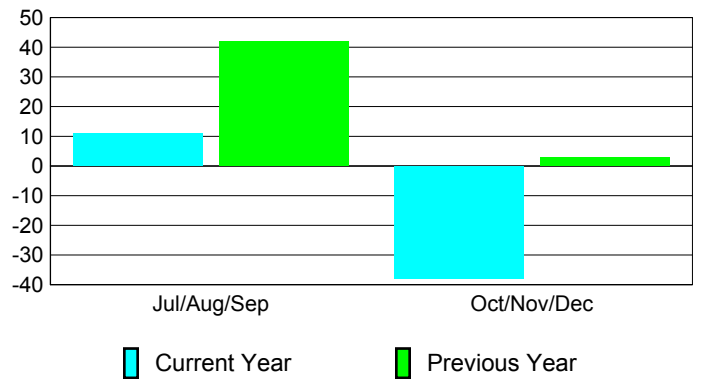

Comparison of Membership Gain/Loss

Current Year Compared to the Previous Year