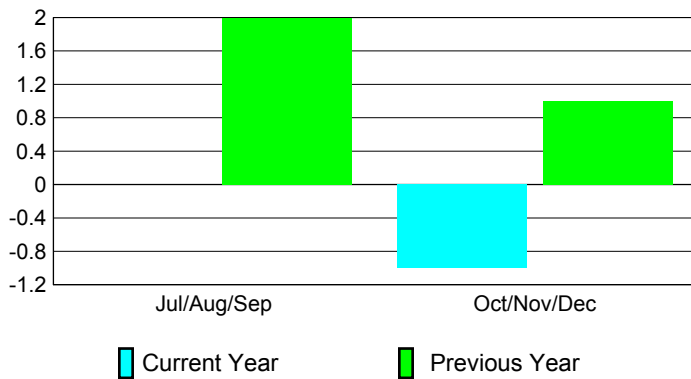

Club Results 2010-2011

Goal, New, Dropped, Gain/Loss

Comparison of Club Gain/Loss

Current Year Compared to the Previous Year

YTD Status Quo Clubs 2010-2011

Status Quo Clubs Compared to Status Quo Members

MEMBERSHIP